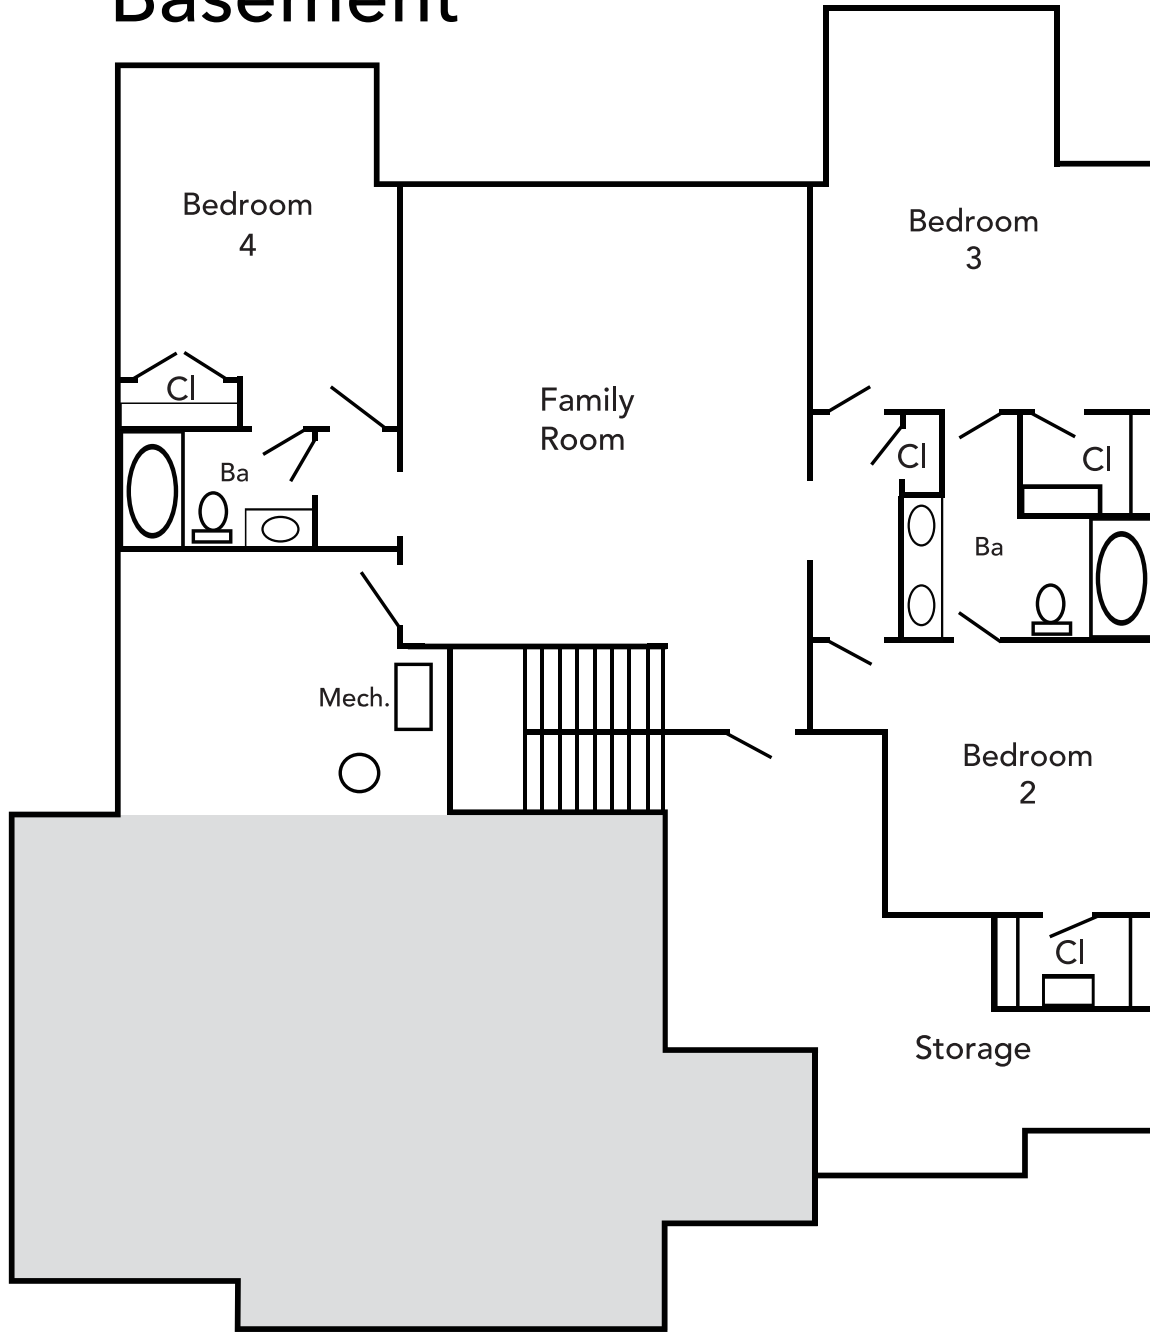

- 4 bedrooms
- Office or 5th Bedroom
- 3.1 Baths
- approx 3368 finish sq ft

- Reverse 1.5 story
- Master Suite with sitting room on Main Level
- Office/5th bedroom on Main Level
- Great Room with 12' ceilings
- Kitchen 11' ceilings
- Covered Patio off Master Bed and Kitchen
- Finished basement with storage

## Main Floor

## Basement

## Alternate Basement