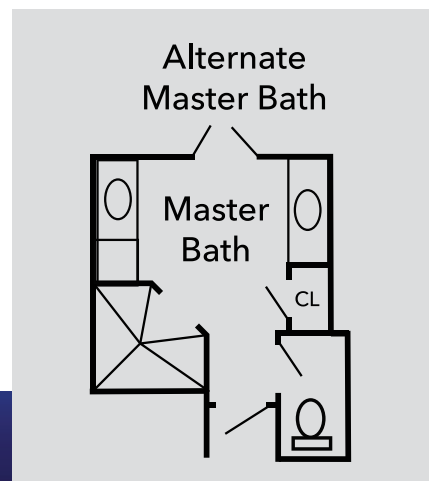

- 4 bedrooms
- Office or 5th Bedroom
- 3.1 Baths
- approx 3368 finish sq ft

- Reverse 1.5 story
- Master Suite with sitting room on Main Level
- Office/5th bedroom on Main Level
- Great Room with 12' ceilings
- Kitchen 11' ceilings
- Covered Patio off Master Bed and Kitchen
- Finished basement with storage

## Main Floor

## Basement