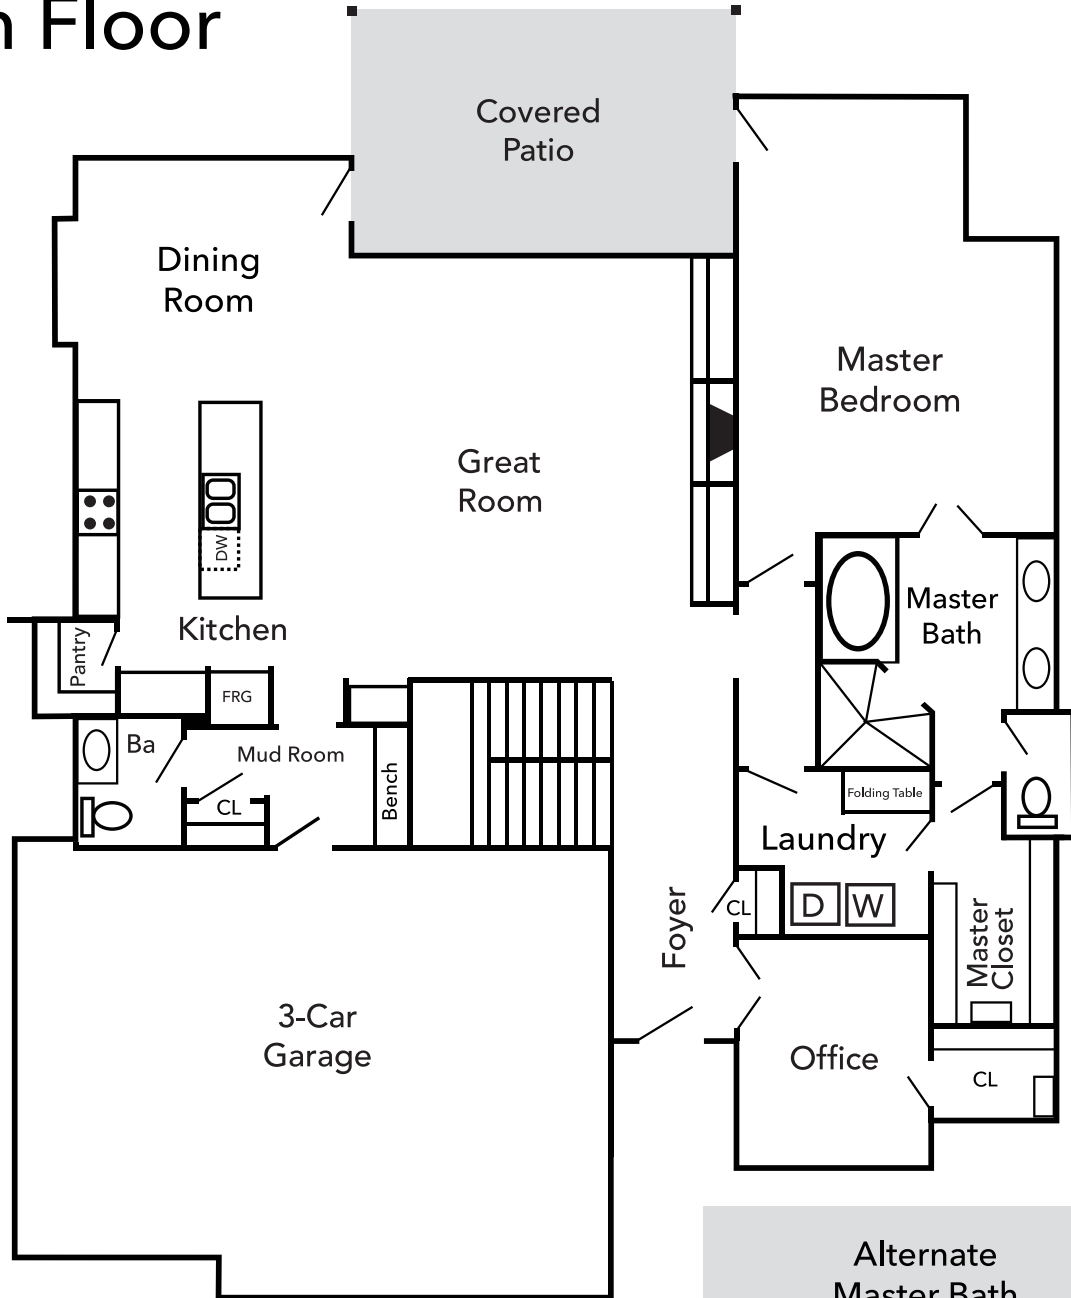

- 4 bedrooms
- Office or 5th Bedroom
- 3.1 Baths
- approx 3368 finish sq ft

- Reverse 1.5 story
- Master Suite with sitting room on Main Level
- Office/5th bedroom on Main Level
- Great Room with 12' ceilings
- Kitchen 11' ceilings
- Covered Patio off Master Bed and Kitchen
- Finished basement with storage

## Main Floor

## Basement

## Alternate Basement